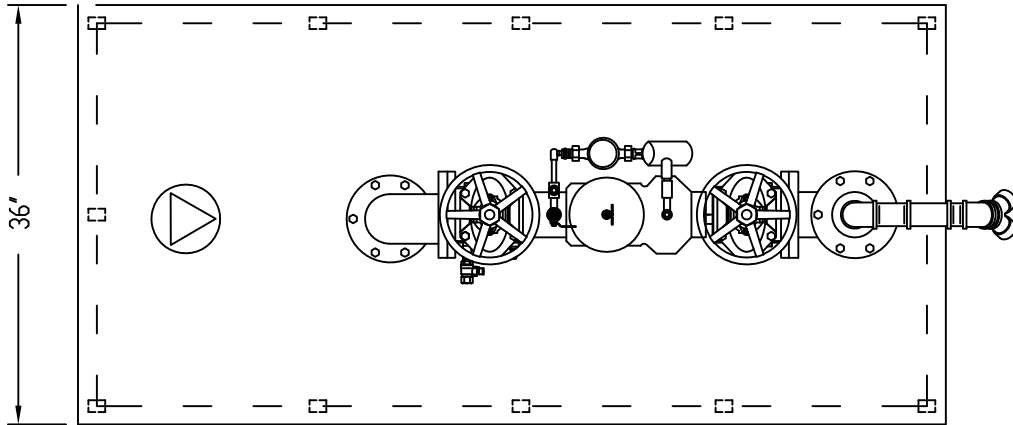

TOP VIEW

DISTRICT MAINTAINED ← PRIVATELY MAINTAINED

SIDE VIEW

NO CONNECTIONS
BETWEEN VALVE
AND RPDA

PAGE:

FP_650_2